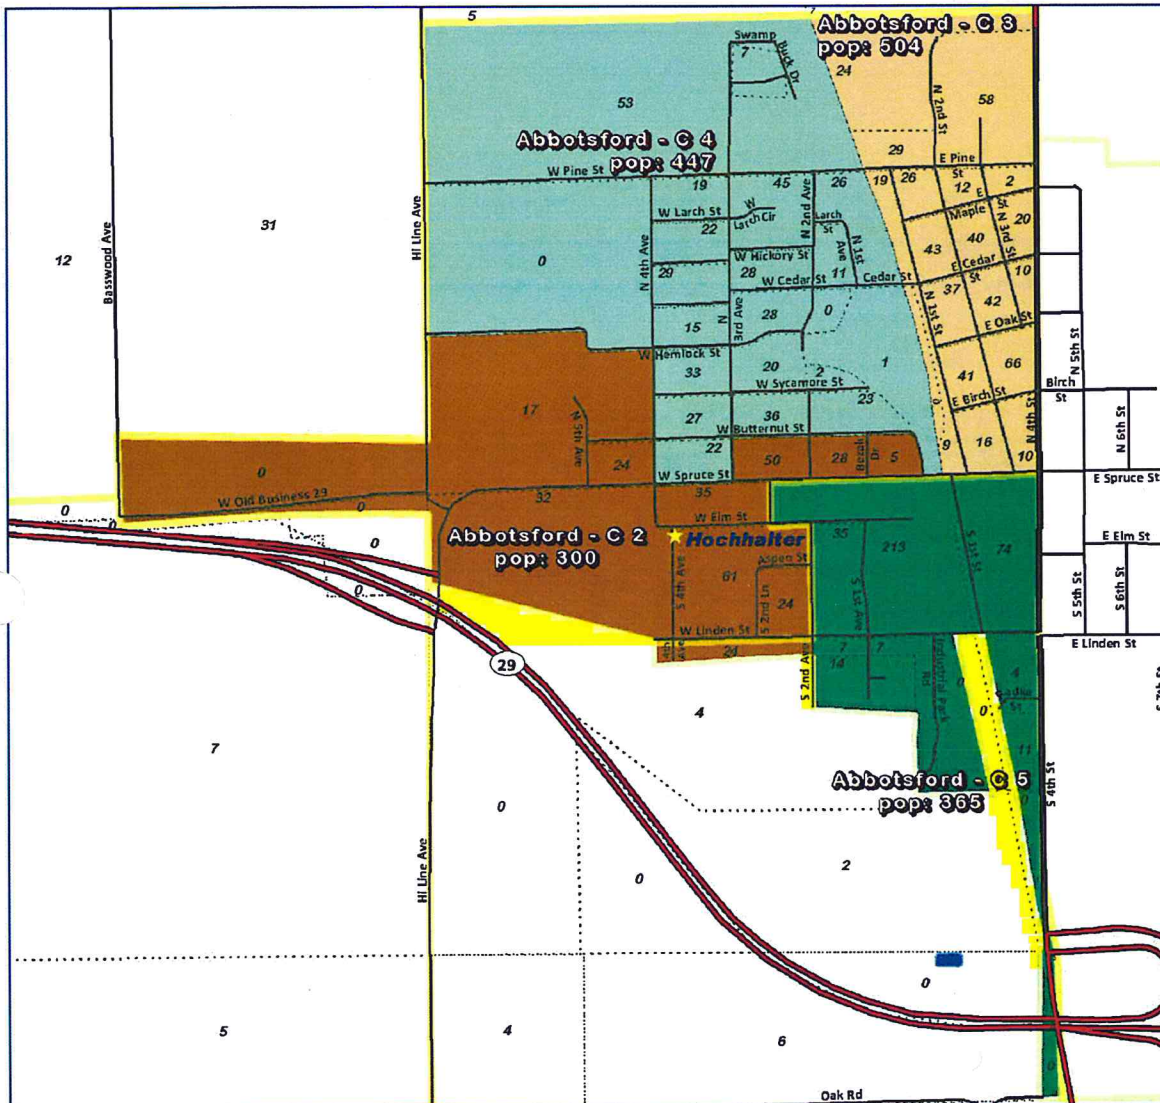

**WARD DISTRICT  
PLAN MAP  
ABBOTSFORD CITY**

✓ 404 is ideal size with 4 wards

**Legend**

- Unincorporated Village
- ★ Supervisors
- ⋯ Census Blocks (population)
- ▭ Census MCD (district pop.)
- ▭ 2011 Supervisory Districts

Printed: 6/28/2011

This map was prepared by the Clark County Land Information Office. Information is believed correct but is ADVISORY only. It is based on public records believed to be reliable, but Clark County distributes this information on an 'AS IS' basis. No warranties are implied. For further information, contact the Clark County Land Information Office, Courthouse Rm 204, Neillsville, WI (715) 743-5130.